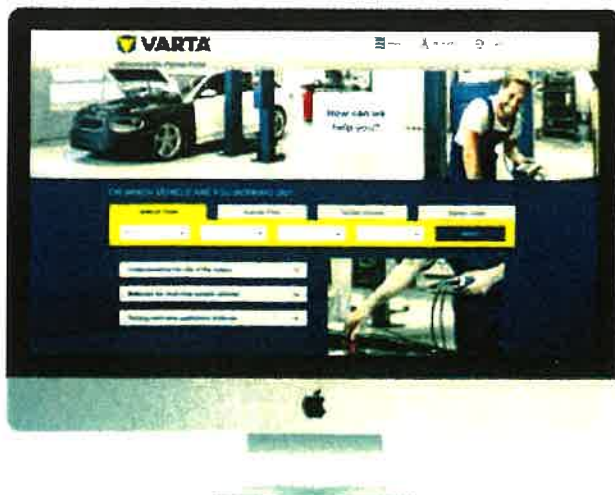

The VARTA® Partner Portal supports your workshop with expertise on:

Battery Position.

Finding where the battery is located on the vehicle.

Battery Selection.

Selecting the correct battery for your vehicle.

Fitment Instructions.

Guidance through the installation including estimated service time.

Battery Knowledge.

Education around batteries.